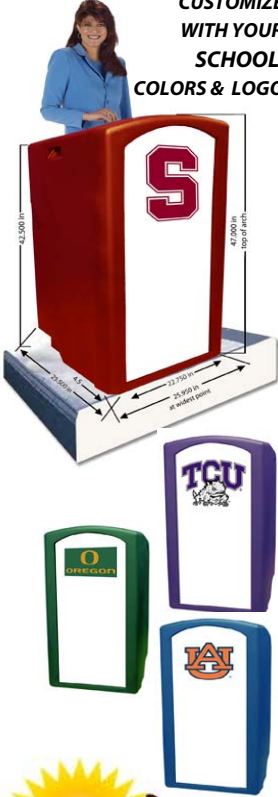

AMPLIFIER POWER SOURCES: NEVER RUN OUT OF POWER GUARANTEE

AC Adapter Recharger S1460 - Rechargeable NiCad Battery Pack S1465 - 10 D-cell Alkaline batteries - All Sold Separately on pg 26

NEW!

(A) COLLEGIATE MULTIMEDIA LECTERN SN3254

CUSTOMIZE WITH YOUR SCHOOL COLORS & LOGO