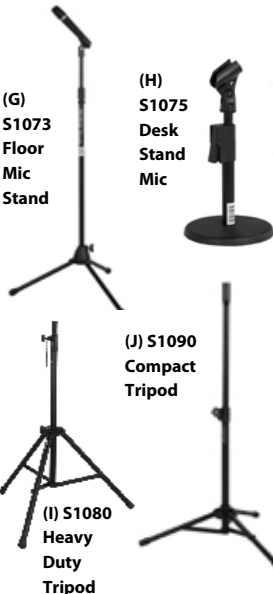

(G) S1073
Floor Mic Stand

(H) S1075
Desk Stand Mic

(J) S1090
Compact Tripod

(I) S1080
Heavy Duty Tripod

TRIPODS / MIC STANDS / MIC HOLDERS

(E) Screw-On Mic Mounting Kit - Black 13-in. flexible gooseneck, flange and shock mount mic holder.

(F) Clamp-On Mic Mounting Kit - Black 12-in. flexible gooseneck with clamp, shock mount mic holder.

(G) Floor Mic Stand - Adjustable 32 to 64-in., 33-in. folded. Plus mic

(H) Desk Mic Stand - Quick release adjustable 8-½-in. to 14-in.

(I) Heavy-duty Tripod 1-¾-in. - Adjustable 44-in. to 84-in., 43-in. folded. Used with Travel Audio Pro Family.

(J) Compact Tripod 1-¾-in. - Adjustable 28-in. to 49-in., 27-in. folded. Used in S230A, Hailer Family. S1201, S1204.

Model #	Ship Wt.	MSRP
S1244-70	13 lbs.	634.00
S1244	13 lbs.	543.00
S1297-70	35 lbs.	1,601.00
S1297	35 lbs.	1,503.00
S1040	3 lbs.	78.00
S1042	3 lbs.	90.00
S1073	5 lbs.	81.00
S1075	3 lbs.	35.00
S1080	8 lbs.	227.00
S1090	4 lbs.	125.00