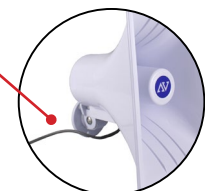

Paging Power Horn Speaker

Delivers exceptional sound clarity & rugged, reliable performance—indoors and out

The AmpliVox S1270 Paging Horn is a 100-watt, highly intelligible, lightweight horn speaker designed for use in public address or paging applications. Ideal for schools, factories, office buildings, convention centers and sports venues.

- **SUPERIOR SPEECH INTELLIGIBILITY** AmpliVox professional sound quality in a powerful 100 watt speaker.
- **EASY, FLEXIBLE INSTALLATION** A positive lock, super-tough metal swivel base provides maximum mounting flexibility and ease of installation. Includes a generous 12-inch input connecting cable.
- **HIGHLY DURABLE** Molded from high-impact ultraviolet-inhibiting acrylic-styrene-acrylonitrile (ASA).
- **ENGINEERED TO PERFORM** The double re-entrant horn with compression driver employs a rugged 1.5" diameter voice coil and ceramic magnet structure for long life and reliability under extreme operating conditions.

A nominal 60° horizontal by 40° vertical (horizontal mount) coverage pattern provides excellent articulation in demanding applications.

S1270

Weatherproof ASA heavy-duty construction

All-purpose universal mounting bracket

Adjustable in either horizontal or vertical planes with single locking pin (90° tilt, 360° rotation)

Connects to inhouse PA system with generous 12-inch input cable

**Backed by Amplivox
 1 year warranty**