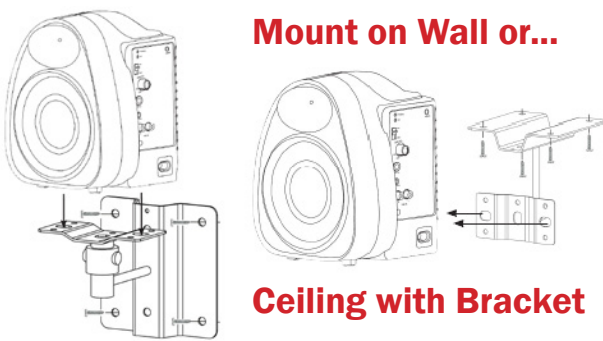

((IR)) INFRARED COMPAC PA SYSTEM

- **Features: 30 Watts, Audiences up to 200 & Rooms to 1,500 sq. ft.**
- **InfraRed Technology** allows crystal clear interference free broadcasting from handheld, lapel or pendant wireless mic.
- InfraRed Signal provides Line-Of-Sight Security so that no one outside the room your in can hear your presentation
- Two IR Sensors included for increased coverage & uninterrupted signal - Optional Ceiling/Wall Mountable Emitter
- LED Power Status and RF Indicators
- Handheld Wireless Mic Volume Control and recharger for wireless mic
- Audio In and Audio Out 3.5mm (1/8") stereo jacks
- RCA stereo Jacks (R) and (L) for auxiliary input
- High Quality Acoustic Fidelity with 30 W amplifier
- Dimensions 6"W x 6.5"D x 8"H
- Weight 3.75 lbs.

**Secure Communication With Line of Sight Transmission
 Ideal For Buildings With Adjoining Rooms**

InfraRed Wireless Mic

Crystal Clear Wireless

**Never be interrupted by a
 weak noisy wireless signal again**

with

(((InfraRed))) **Trouble Free
 Technology**

Mount on Wall or...

Ceiling with Bracket

Handheld Mic

**2 Emitters Included
 For Increased
 Coverage**

(Optional Ceiling/Wall Mount
 Emitter Not Shown But Available)