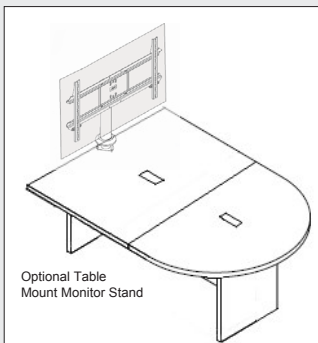

Made in the USA

Model #	Product Description	ShipWt.	MSRP
CT4880	Collaboration Table	180 lbs.	$1995.00

ADA Compliant