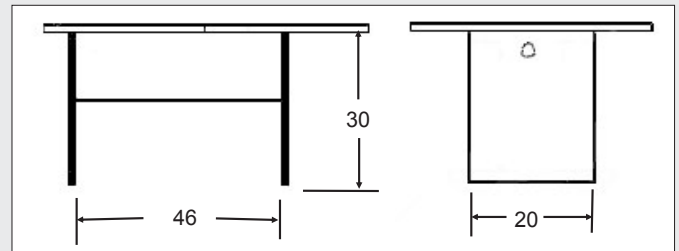

Made in the USA

Model #	Product Description	ShipWt.	MSRP
CT4880	Collaboration Table	180 lbs.	$1995.00

ADA Compliant