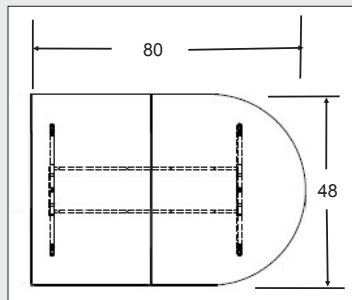

Made in the USA

Model #	Product Description	ShipWt.	MSRP
CT4880	Collaboration Table	180 lbs.	$1995.00

ADA Compliant