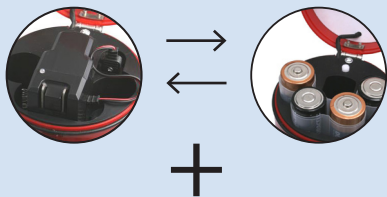

The AmpliVox POWER GUARANTEE

Interchangeable Power Source

Power up with the **Rechargeable Li-ion Battery Pack** for two times more operating time. OR use standard batteries. It's your choice!

Battery Strength Indicator*

Only from AmpliVox, the **Battery Indicator Lights** means you'll always know when it's time to recharge or replace the batteries.

*You'll never
run out of
power again!*

* Battery Indicator Lights featured on S601R, SB601R only. Not on S600R or SB600R

- **MITY-MEGS GO THE DISTANCE!** 20 Watts means you'll be heard up 900 yards. That's just about nine football fields!
- **MINI-MEGS COMMAND ATTENTION!** 10 Watts covers up to 100 yards and groups of up to 50 people. Perfect for smaller groups and venues.
- **DOUBLE YOUR TALK TIME!** The Lithium-ion battery pack delivers up to two times more operating time than standard batteries.
- **BATTERY INDICATOR LIGHTS (S601R only)** mean you'll always know when it's time to recharge.
- **CHARGE! ANYTIME, ANYPLACE** You'll never be without your charger—it's built right into the battery! Your next charge is as close as the nearest outlet.
- **NO POWER? NO PROBLEM!** AmpliVox megaphones are designed to run on both Li-ion batteries or standard batteries.

Put the Li-ion inside!

S1402 Lithium-ion Battery Pack with built in charging plug

Battery plugs directly into outlet. No charger to keep track of!

LED Charge Status Indicator and Automatic Charge Protection

Go green and save green! Rechargeable batteries can be reused hundreds of times and last for years. And fewer batteries in land fills means a greener world for all.