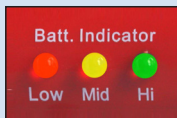

Keep it simple with our "Charge and Go" Megs: The S601R and S600R Megaphones

SB601R/S601R Mity-Meg 20 Watt Megaphone

SB600R/S600R Mini-Meg 10 Watt Megaphone

The AmpliVox POWER GUARANTEE

Interchangeable Power Source

Power up with the **Rechargeable Li-ion Battery Pack** for two times more operating time. OR use standard batteries. It's your choice!

Battery Strength Indicator*

Only from AmpliVox, the **Battery Indicator Lights** means you'll always know when it's time to recharge or replace the batteries.

*You'll never
 run out of
 power again!*

* Battery Indicator Lights featured on S601R, SB601R only. Not on S600R or SB600R

- **MITY-MEGS GO THE DISTANCE!** 20 Watts means you'll be heard up 900 yards. That's just about nine football fields!
- **MINI-MEGS COMMAND ATTENTION!** 10 Watts covers up to 100 yards and groups of up to 50 people. Perfect for smaller groups and venues.
- **DOUBLE YOUR TALK TIME!** The Lithium-ion battery pack delivers up to two times more operating time than standard batteries.
- **BATTERY INDICATOR LIGHTS (S601R only)** mean you'll always know when it's time to recharge.
- **CHARGE! ANYTIME, ANYPLACE** You'll never be without your charger—it's built right into the battery! Your next charge is as close as the nearest outlet.
- **NO POWER? NO PROBLEM!** AmpliVox megaphones are designed to run on both Li-ion batteries or standard batteries.

SB601/S601 only

- Battery strength indicator lights (LOW, MID, HI)
- 3 Modes: Talk, Siren, Whistle
- Adjustable volume and gain control

SB600R/S600 only:

- 2 Modes: Talk and Siren
- Folds for easy portability
- Adjustable volume control