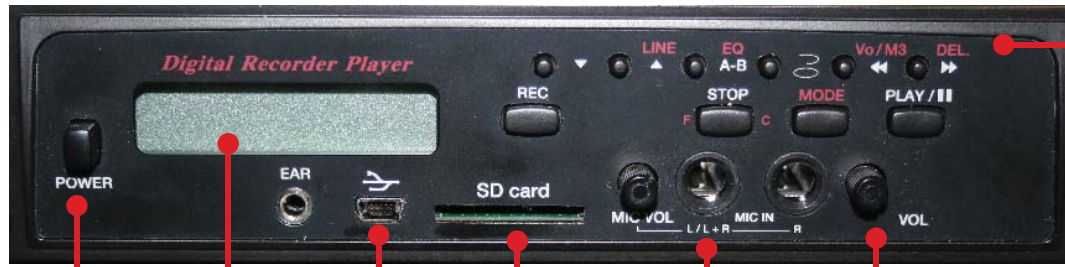

SW915 Digital Audio Travel Partner

Standard Unit Includes: • 1 UHF 8-channel internal wireless receiver with choice of wireless mic & transmitter • CD/CDRW/MP3 disc player with pitch control • Wired XLR Mic **\$2,503**

DIGITAL MP3 RECORDER / PLAYER

RECORDING CONTROLS

POWER LCD SCREEN USB SD CARD SLOT MIC CONTROLS MASTER VOLUME

- Built-in 128MB NAND flash memory equipped for 120 min. recording time.
- SD card slot- supports industry standard SD cards up to 2GB, providing up to 32 hours record time per card.
- USB port connects to PC, which sees it as an external storage device (no special driver required); or other USB - capable device for easy download or duplication.
- Up to 99 recording tracks.