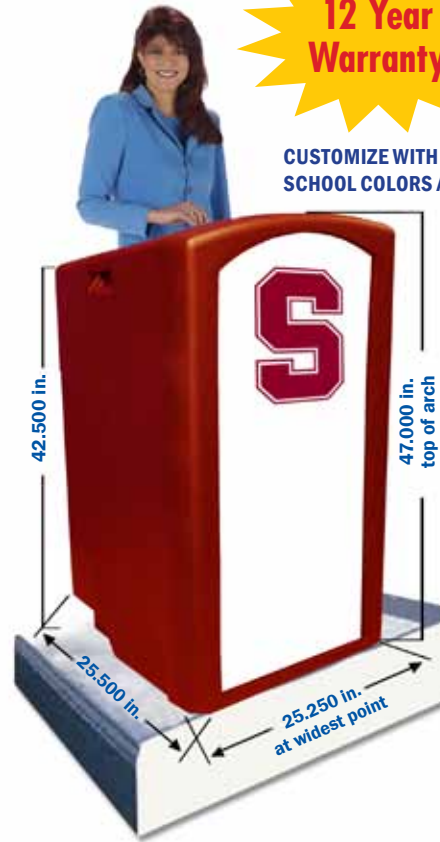

Collegiate Multimedia Lectern

CUSTOMIZE WITH YOUR
SCHOOL COLORS AND LOGO