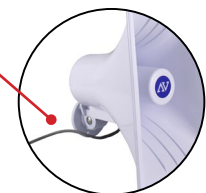

Paging Power Horn Speaker

Delivers exceptional sound clarity & rugged, reliable performance—indoors and out

The AmpliVox S1270 Paging Horn is a 100-watt, highly intelligible, lightweight horn speaker designed for use in public address or paging applications. Ideal for schools, factories, office buildings, convention centers and sports venues.

- SUPERIOR SPEECH INTELLIGIBILITY** AmpliVox professional sound quality in a powerful 100 watt speaker.
- EASY, FLEXIBLE INSTALLATION** A positive lock, super-tough metal swivel base provides maximum mounting flexibility and ease of installation. Includes a generous 12-inch input connecting cable.
- HIGHLY DURABLE** Molded from high-impact ultraviolet-inhibiting acrylic-styrene-acrylonitrile (ASA).
- ENGINEERED TO PERFORM** The double re-entrant horn with compression driver employs a rugged 1.5" diameter voice coil and ceramic magnet structure for long life and reliability under extreme operating conditions. A nominal 60° horizontal by 40° vertical (horizontal mount) coverage pattern provides excellent articulation in demanding applications.

S1270

Weatherproof ASA heavy-duty construction

All-purpose universal mounting bracket

Adjustable in either horizontal or vertical planes with single locking pin (90° tilt, 360° rotation)

Connects to inhouse PA system with generous 12-inch input cable