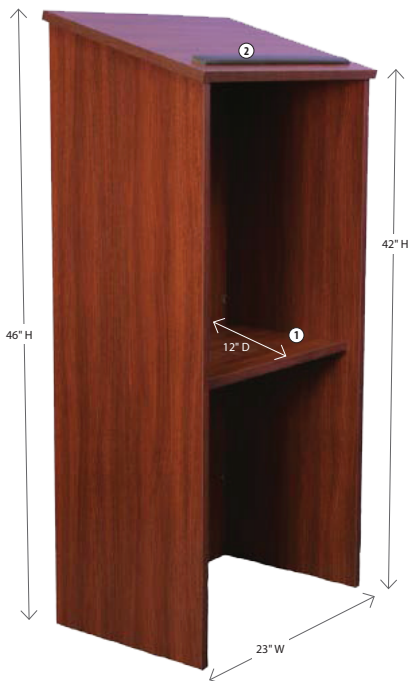

Full Height Wood Lectern

This attractive full height wood lectern and laptop podium stand provides an economical, practical and lightweight solution for your lectern needs. Durable melamine laminate and quality construction ensure this lectern will stand up to tough use.

- Provides generous angled reading table surface with paper stop for notes or wrist rest for Laptop
- Concealed storage shelf
- Stain & scratch resistant melamine laminate and quality construction ensure this lectern will stand up to tough use

FEATURES	Concealed Storage Shelf ① Generous angled reading surface with paper stop ②
MATERIALS/ COLORS	Stain & scratch resistant melamine laminate, available in Mahogany
DIMENSIONS	Product Dimensions: 46"H x 23"W x 16"D Presenter Side Height: 42"H Shelves: 20"W x 12"D Shelf Height: 22"
WARRANTY	6 years