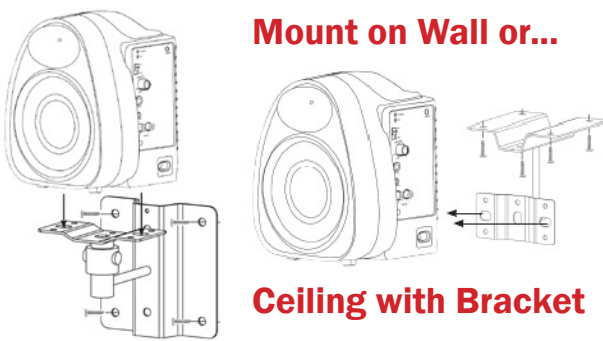

((IR)) **INFRA-RED** **COMPAC PA SYSTEM**

- **Features: 30 Watts, Audiences up to 200 & Rooms to 1,500 sq. ft.**
- **InfraRed Technology** allows crystal clear interference free broadcasting from handheld, lapel or pendant wireless mic.
- InfraRed Signal provides Line-Of-Sight Security so that no one outside the room your in can hear your presentation
- Two IR Sensors included for increased coverage & uninterrupted signal - Optional Ceiling/Wall Mountable Emitter
- LED Power Status and RF Indicators
- Handheld Wireless Mic Volume Control and recharger for wireless mic
- Audio In and Audio Out 3.5mm (1/8") stereo jacks
- RCA stereo Jacks (R) and (L) for auxiliary input
- High Quality Acoustic Fidelity with 30 W amplifier
- Dimensions 6"W x 6.5"D x 8"H
- Weight 3.75 lbs.

**Secure Communication With Line of Sight Transmission
 Ideal For Buildings With Adjoining Rooms**

InfraRed Wireless Mic

Crystal Clear Wireless

**Never be interrupted by a
 weak noisy wireless signal again**
 with

(((**InfraRed**))) **Trouble Free
 Technology**

Handheld Mic

2 Emitters Included For Increased Coverage

**(Optional Ceiling/Wall Mount
 Emitter Not Shown But Available)**

Power output	30W / 4ohm load
Frequency	2-3MHz / 4-5 MHz - InfraRed
Receiver Type	Single Channel InfraRed receiver
Modulation	FM
S/N ratio	>60dB
Frequency Response	50Hz-15,000Hz
Maximum Deviation	15KHz
Power Supply	Built in 100-240±10% AC switching adaptor.
Dimensions	6.2"(W) x 6.4"(D) x 8"(H) mm
Weight	3.75 lbs.