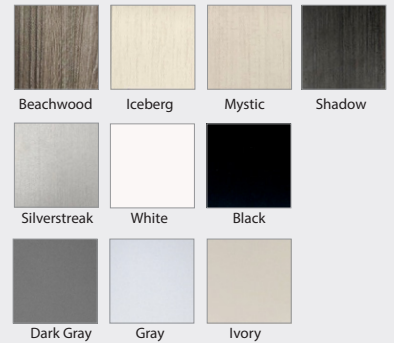

Capri Lectern

Sleek, modern, curved design matches any decor!

NEW!

Sleek, sculpted style and elegant, beautiful edge banding

- Our new Capri lectern has a sleek sweeping curved design and elegant edge banding, for the perfect combination of style and practicality!
- Made of a scratch resistant melamine laminate finish with elegant curved construction and radiused corners, for beautiful styling and durability that will stand the test of time
- Present your materials easily on the generous 24" w x 18" d reading table with paper stop
- This lightweight (only 40lbs!) lectern moves easily, with scratch-resistant glides
- Available in Mahogany and Maple, as well as over 10 additional custom color options
- Dimensions: 44"H x 24"W x 18"D
- Assembles in 15 minutes, no tools required
- Ships flat via UPS/Fed Ex
- 6yr warranty

CUSTOMIZE any Lectern with your Company Logo

STANDARD COLORS & FINISHES

NEW! PREMIUM CUSTOM COLORS*

NEW! CUSTOM EDGE BANDING TRIM COLORS*

Model #	Product Description	Product Wt.	Shp. Wt.	MSRP
W360	Capri Non-Sound Lectern	40 lbs	50 lbs	\$576.00
W360	Capri Non-Sound Lectern - Custom Colors	40 lbs	50 lbs	\$894.00