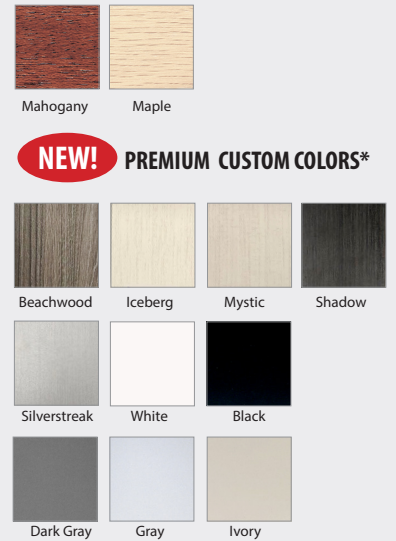

Capri Lectern

Sleek, modern, curved design matches any decor!

NEW!

Sleek, sculpted style and elegant, beautiful edge banding

CUSTOMIZE any Lectern with your Company Logo

- Our new Capri lectern has a sleek sweeping curved design and elegant edge banding, for the perfect combination of style and practicality!
- Made of a scratch resistant melamine laminate finish with elegant curved construction and radiused corners, for beautiful styling and durability that will stand the test of time
- Present your materials easily on the generous 24" w x 18" d reading table with paper stop
- This lightweight (only 40lbs!) lectern moves easily, with scratch-resistant glides
- Inside shelf included, to hold water bottle or other small items
- Available in Mahogany and Maple, as well as over 10 additional custom color options
- Dimensions: 44"H x 24"W x 18"D
- Assembles in 15 minutes, no tools required
- Ships flat via UPS/Fed Ex
- 6yr warranty

STANDARD COLORS & FINISHES

NEW! PREMIUM CUSTOM COLORS*

NEW! CUSTOM EDGE BANDING TRIM COLORS*

*Premium colors/edge banding trim are custom made special orders, requiring an additional charge. See pricing above.