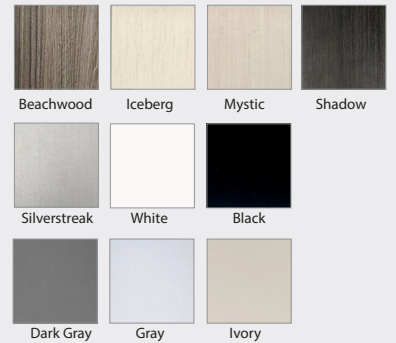

Capri Lectern

Sleek, modern, curved design matches any decor!

NEW!

Sleek, sculpted style and elegant, beautiful edge banding

CUSTOMIZE any Lectern with your Company Logo

- Our new Capri lectern has a sleek sweeping curved design and elegant edge banding, for the perfect combination of style and practicality!
- Made of a scratch resistant melamine laminate finish with elegant curved construction and radiused corners, for beautiful styling and durability that will stand the test of time
- Present your materials easily on the generous 24" w x 18" d reading table with paper stop
- This lightweight (only 40lbs!) lectern moves easily, with scratch-resistant glides
- Inside shelf included, to hold water bottle or other small items
- Available in Mahogany and Maple, as well as over 10 additional custom color options
- Dimensions: 44"H x 24"W x 18"D
- Assembles in 15 minutes, no tools required
- Ships flat via UPS/Fed Ex
- 6yr warranty

STANDARD COLORS & FINISHES

NEW! PREMIUM CUSTOM COLORS*

NEW! CUSTOM EDGE BANDING TRIM COLORS*

*Premium colors/edge banding trim are custom made special orders, requiring an additional charge. See pricing above.