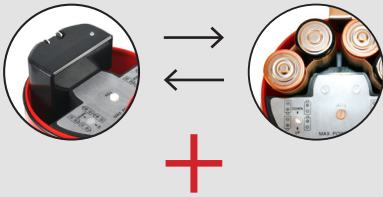

For BIG SOUND you can count on, meet the S602 series Mity-Megs!

THE AMPLI VOX Power Guarantee

Interchangeable Power Source

Power up with the **Rechargeable Li-ion Battery Pack** for two times more operating time OR use standard batteries. It's your choice!

Battery Strength Indicator

Only from AmpliVox, the **Battery Indicator Lights** means you'll always know when it's time to recharge or replace the batteries.