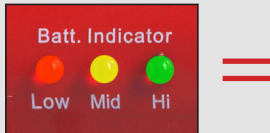

#### Battery Strength Indicator

Only from AmpliVox, the **Battery Indicator Lights** means you'll always know when it's time to recharge or replace the batteries.

*You'll never run out of power again!*