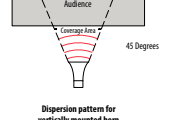

FLEXIBLE AND STABLE: Heavy duty tripod stand, adjusts from 44" to 84".

SW664

See next page for product specifications.