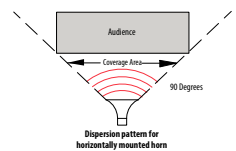

Vertical-Mount Horn Speaker:

Used in:
Anchor Mega Vox
Lone Ranger
Sound Projections VM-1
Nady MPA 400