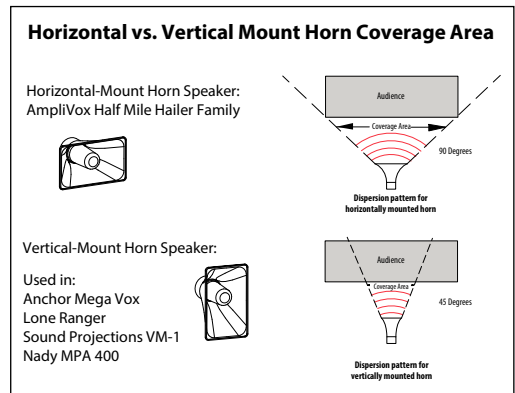

FOUR TAPERED HORNS are connected to achieve maximize volume and distance—up to 1 mile

BROADCAST EVEN DURING POWER OUTAGES: 200 hours of operation with 10 D Cell batteries (not included)

HORNS ARE MOUNTED HORIZONTALLY to produce greater sound dispersion, providing coverage over a wider area.

FLEXIBLE AND STABLE: Heavy duty tripod stand, adjusts from 44" to 84".

SW664

See next page for product specifications.

SW664 Mobile Line Array Hailer System

Features

- Exceptional speech intelligibility; Produces consistent tonal balance with less volume drop-off over longer distances
- Four horns are connected in a vertical column providing highly concentrated energy and maximizing volume and distance.
- Sound coverage up to 1 mile.
- Tapered horns are mounted horizontally to provide greater sound dispersion which means coverage over a wider area
- Designed to produce consistent tonal balance with less volume drop-off over longer distances.
- Horns can be rotated independently to direct sound to multiple areas
- Includes AmpliVox 50-watt multimedia stereo amplifier with 16 channel UHF wireless receiver (584MHz - 608MHz), 16-channel, handheld UHF wireless mic, multiple input and output jacks and siren feature
- Fully assembled unit stores neatly in optional carry/storage bag for easy transportation.
- Totally wireless; operates for 200 hours with 10 D-cell batteries (not included)
- Weather resistant heavy-duty construction
- For outdoor and indoor applications

SW664

General Specifications

Sound Dispersion:	60° horizontally x 40° vertically
Number of Horns:	4
Horn Size:	11" (79.4 mm) H x 6" (152.4 mm) W x 9" (228.6 mm) D
Color:	Gray
Frequency Response:	200 Hz - 15 kHz
Sound Pressure Level (Sensitivity):	124 dB @ 1 meter with 1 watt input
Impedance:	8 Ohms per channel
Material:	Weatherproof ABS Construction
Mounting:	Threaded stud through tripod pole
Net Weight:	37 lbs.
Accessories:	Heavy duty tripod stand, amplifier pole mount, carry/storage case (optional)