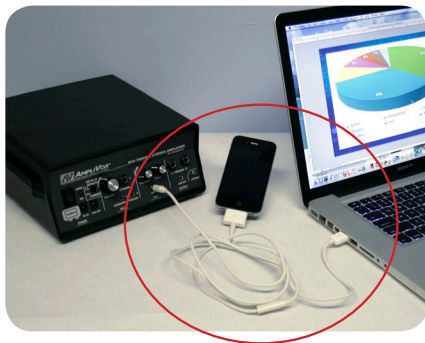

S1230, SS1230, SW1230 - Mity-Box - 50 Watt Speakers - Amplified - Wired/UHF Wireless PA

Includes iPod Connector/Cable Re-charger

S1230

The AmpliVox Mity Box's small speaker design is great for small venues, delivering spacious sound extending the speaker's physical size. Choose from three different systems engineered for quality voice reinforcement.

SS1230

SW1230

S805A, SW805A - 50 Watt Multimedia Stereo Amplifier

Includes iPod Connector/Cable Re-charger

50 watt multimedia stereo amplifier. 3 microphone input connections. SW805A comes with built-in 16 channel UHF wireless receiver and includes wireless transmitter.

S1732 - iPod Cable and Adapter

Use with iPod, iPad, and iPhone

30 pin Apple connector for audio output to a 3.5mm stereo audio plug with a USB connector for charging. Plug USB connector into computer or supplied wall charger while listening to audio playback to charge device.

Vertical Mount

S1232 - Computer Powered Stereo Speakers

Includes iPod Connector/Cable Re-charger

Features: 30 Watts rms - Audience Size 500, Room size 1,000 sq.ft., 5" Full Range Speaker (8 Ohms) 1" Dome Tweeter, One Stereo RCA Input & Stereo Speaker Terminals - INCLUDES 10 Ft. Cable to connect auxiliary speaker, Treble and Bass Controls, AC Power cord, weight 10 lbs.