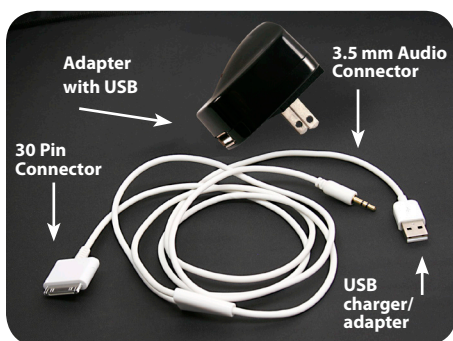

S1230, SS1230, SW1230 - Mity-Box - 50 Watt Speakers - Amplified - Wired/UHF Wireless PA

Includes iPod Connector/Cable Re-charger

S1230

The AmpliVox Mity Box's small speaker design is great for small venues, delivering spacious sound extending the speaker's physical size. Choose from three different systems engineered for quality voice reinforcement.

SS1230

SW1230

S805A, SW805A - 50 Watt Multimedia Stereo Amplifier

Includes iPod Connector/Cable Re-charger

50 watt multimedia stereo amplifier. 3 microphone input connections. SW805A comes with built-in 16 channel UHF wireless receiver and includes wireless transmitter.

S1732 - iPod Cable and Adapter

Use with iPod, iPad, and iPhone

30 pin Apple connector for audio output to a 3.5mm stereo audio plug with a USB connector for charging. Plug USB connector into computer or supplied wall charger while listening to audio playback to charge device.

Vertical Mount

S1232 - Computer Powered Stereo Speakers

Includes iPod Connector/Cable Re-charger

Features: 30 Watts rms - Audience Size 500, Room size 1,000 sq.ft., 5" Full Range Speaker (8 Ohms) 1" Dome Tweeter, One Stereo RCA Input & Stereo Speaker Terminals - INCLUDES 10 Ft. Cable to connect auxiliary speaker, Treble and Bass Controls, AC Power cord, weight 10 lbs.